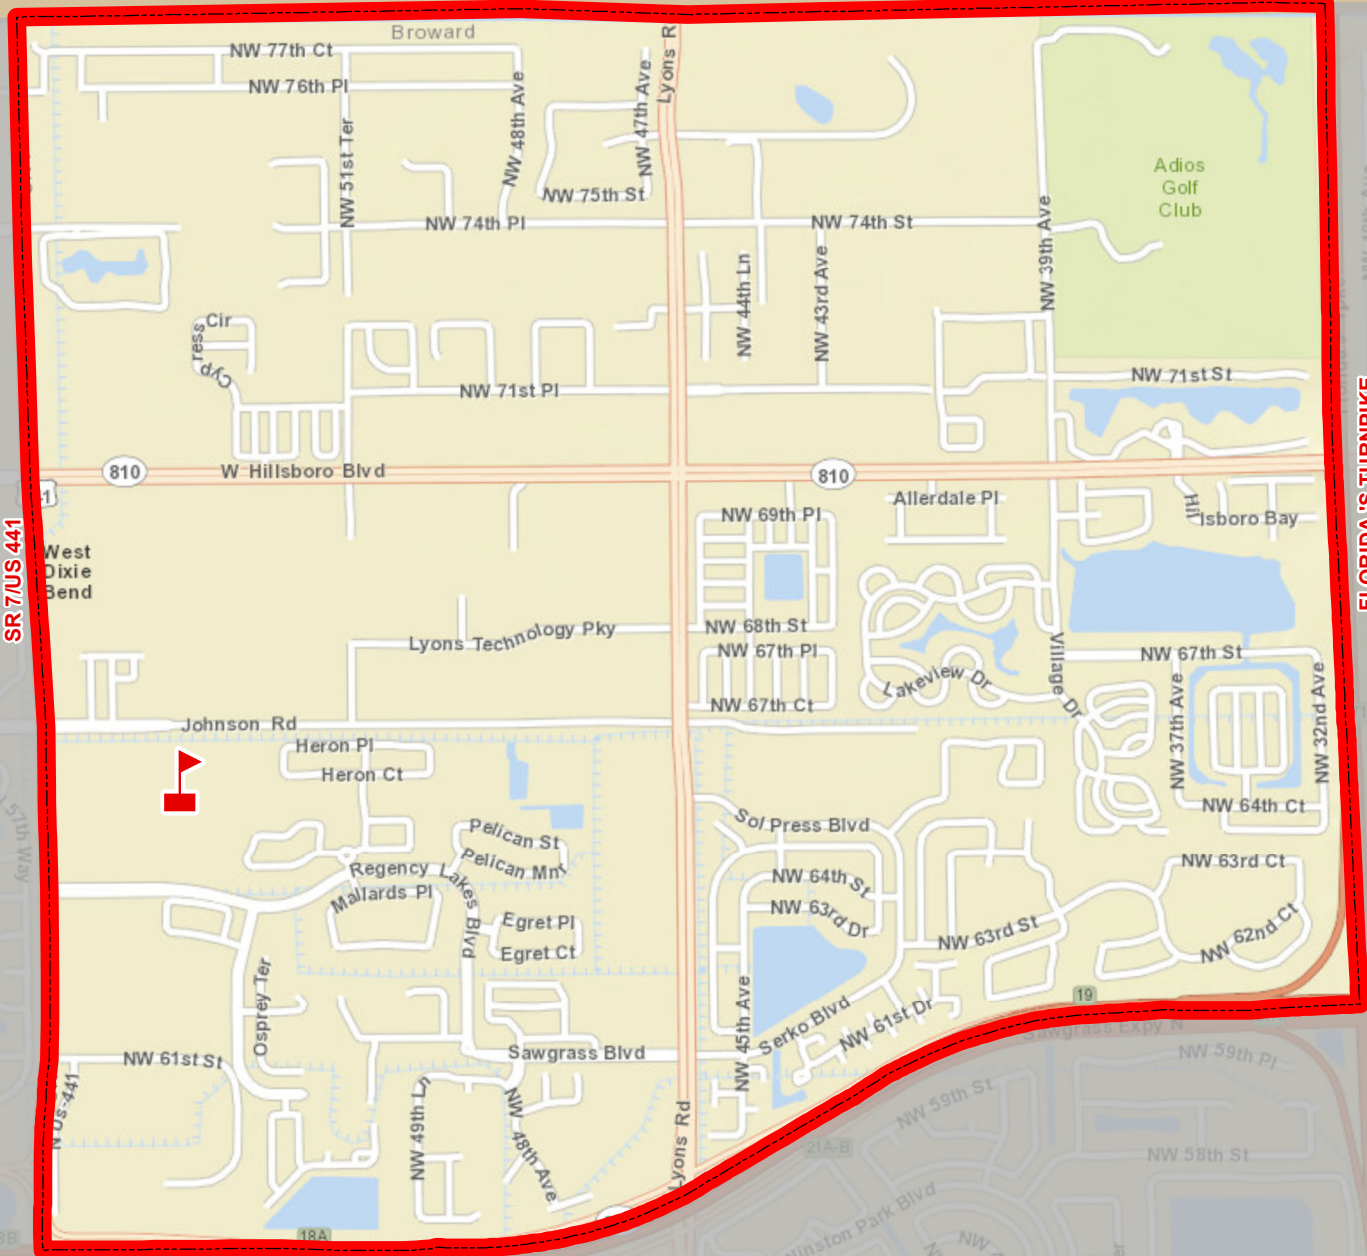

TRADEWINDS ELEMENTARY SCHOOL

5400 JOHNSON ROAD
COCONUT CREEK, FLORIDA 33073
754-322-8700

BROWARD/ PALM BEACH COUNTY LINE

SR 7/US 441

FLORIDA'S STURMPIKE

TRADEWINDS

SAWGRASS EXPY

Service Layer Credits: Sources: Esri, DeLorme, NAVTEQ, USGS, Intermap, iPC, NRCAN, Esri Japan, METI, Esri China (Hong Kong), Esri (Thailand), TomTom, 2013

THIS MAP IS FOR CONCEPTUAL PURPOSES ONLY AND SHOULD NOT BE USED FOR LEGAL BOUNDARY DETERMINATIONS